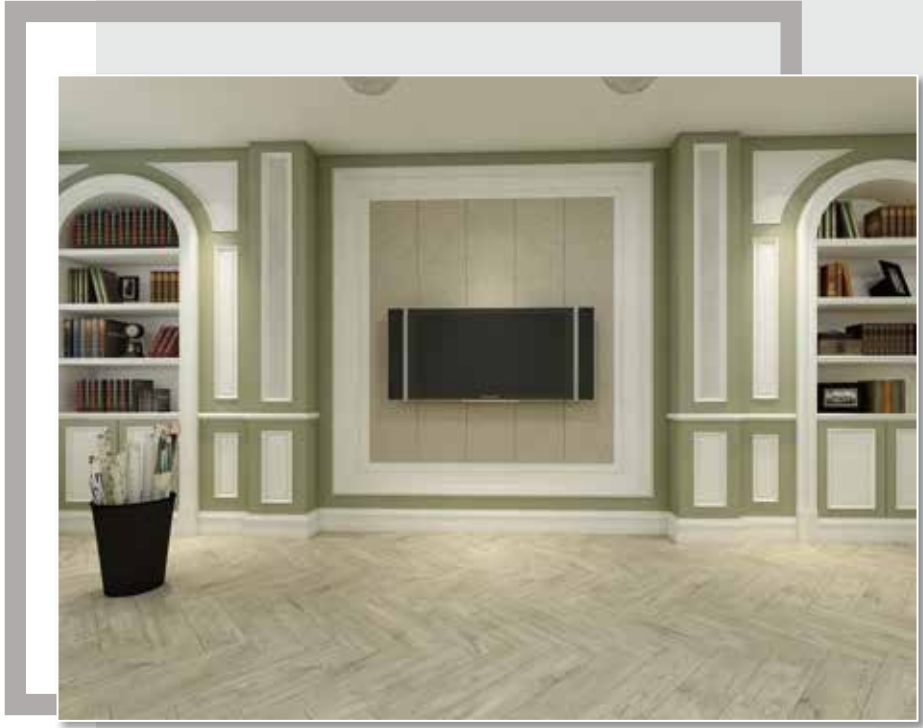

VL89029/006