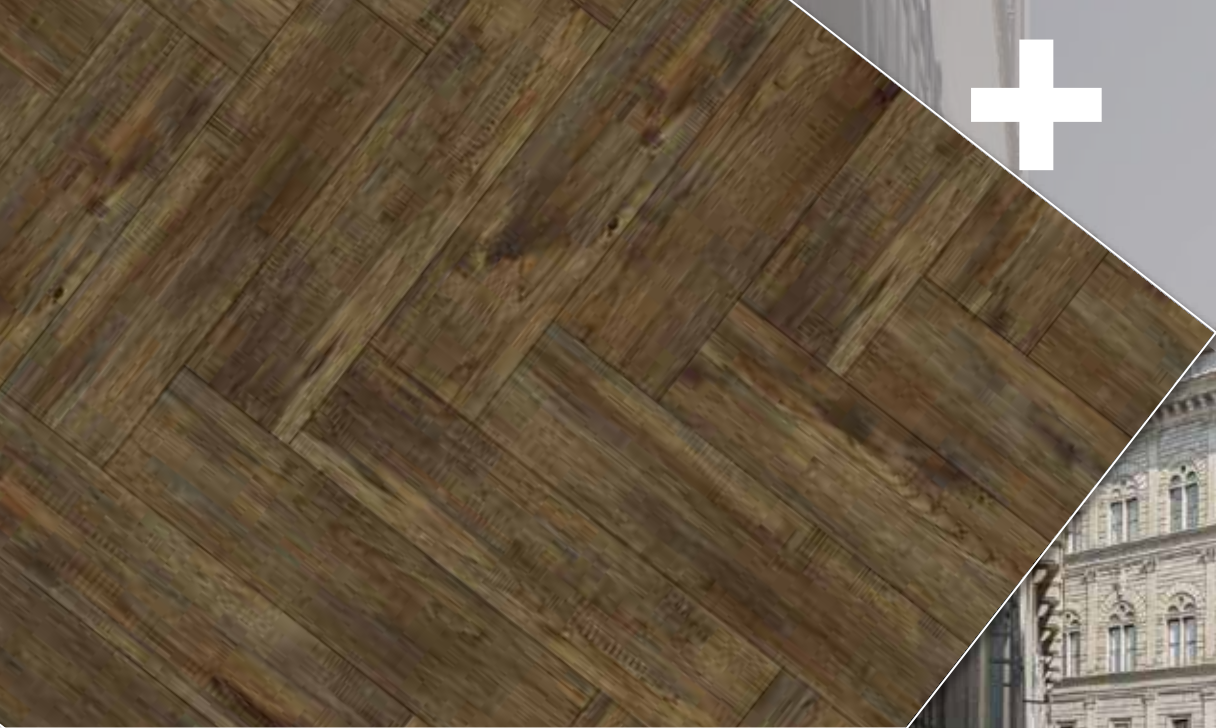

Design Name: **ZT89024**  
+ Design Code: **Evian Oak**  
Spec: 984x1890mm

ZT89021/004

ZT89021/008

ZT89021/010

ZT89029/001

+

ZT89029/004

VL89029/006